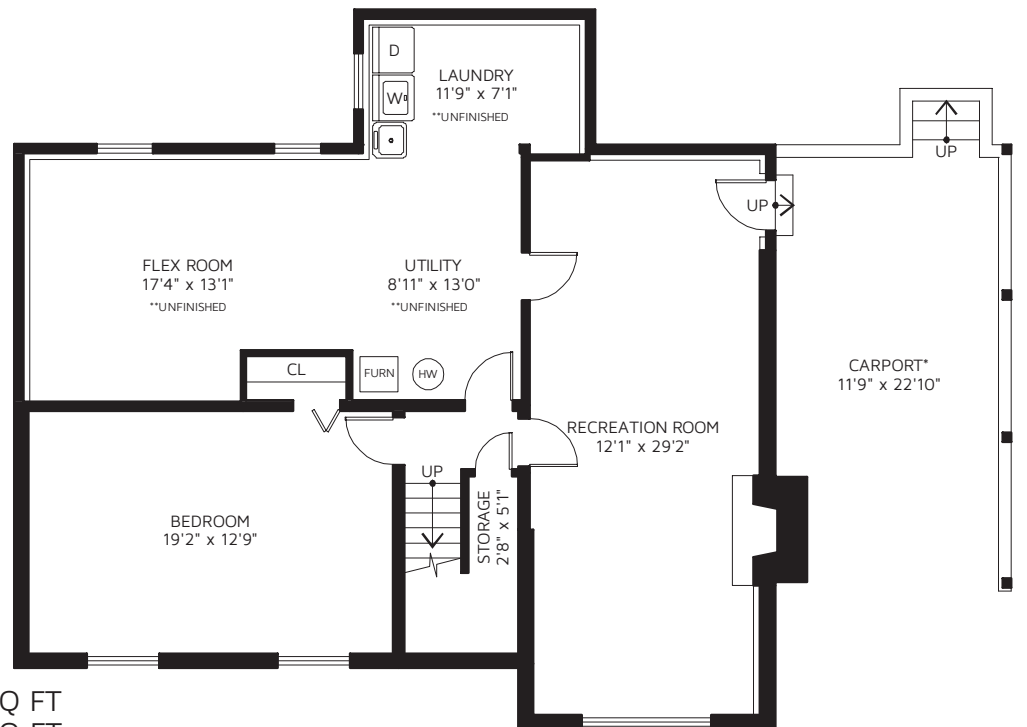

DEREK LOVE

Personal Real Estate Corporation

604-728-3575
dereklove@telus.net

LOVE REALTY
www.loverealty.net

972 GARROW DR, PORT MOODY, V3H 1H9

MAIN FLOOR

BASEMENT

MAIN FLOOR	1,244	SQ FT
BASEMENT	799	SQ FT
TOTAL FINISHED AREA	2,043	SQ FT
UNFINISHED**	436	SQ FT
TOTAL AREA	2,479	SQ FT

DECK*	377	SQ FT
CARPORT*	291	SQ FT

*NOT INCLUDED IN OVERALL SQUARE FOOTAGE