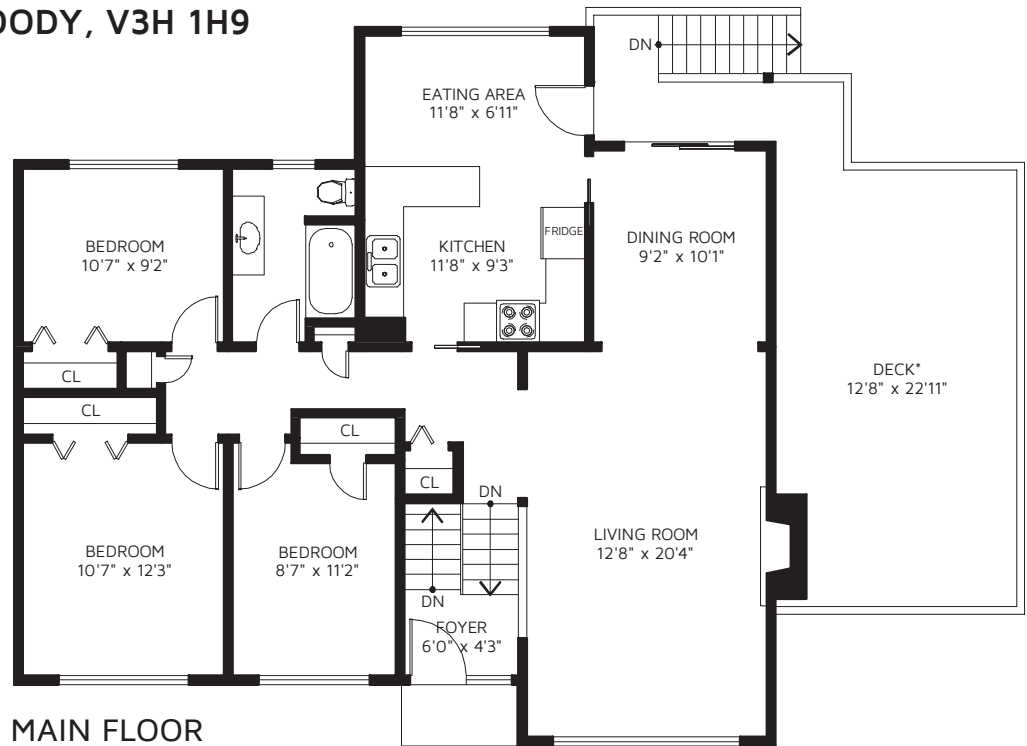

DEREK LOVE

Personal Real Estate Corporation

604-728-3575
dereklove@telus.net

LOVE REALTY
www.loverealty.net

972 GARROW DR, PORT MOODY, V3H 1H9

MAIN FLOOR

BASEMENT

MAIN FLOOR	1,244	SQ FT
BASEMENT	799	SQ FT
TOTAL FINISHED AREA	2,043	SQ FT
UNFINISHED**	436	SQ FT
TOTAL AREA	2,479	SQ FT

DECK*	377	SQ FT
CARPORT*	291	SQ FT

*NOT INCLUDED IN OVERALL SQUARE FOOTAGE