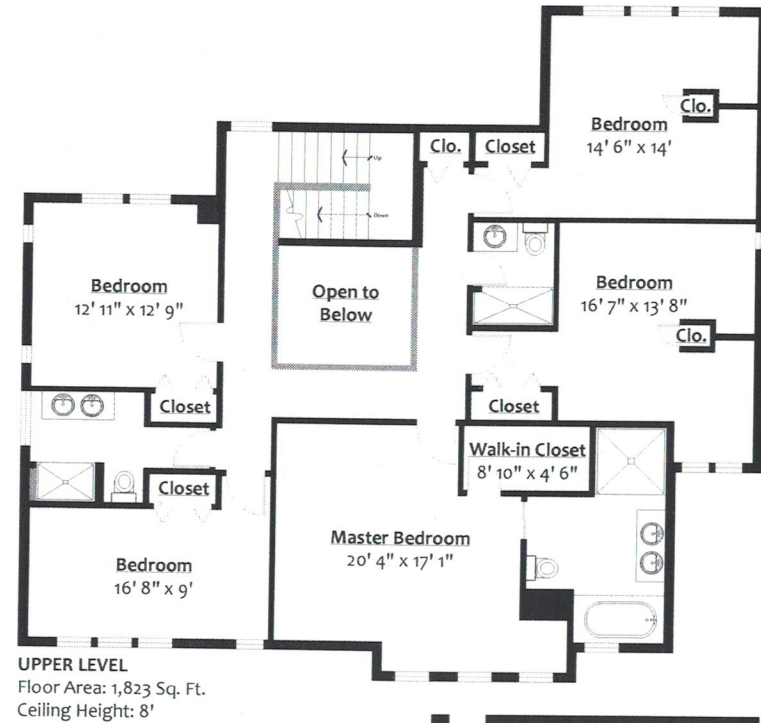

THE LOVE TEAM

Carsten, Gary & Derek Love

A dedicated family of Realtors® since 1971

Tel: 604.437.1123 | Web: www.loverealty.net | Email: info@loverealty.net

3327 Lakedale Avenue, Burnaby, B.C.

Totals**

Main Level: 2,031 sq. ft.
Upper Level: 1,823 sq. ft.
Lower Level: 2,028 sq. ft.
Total: 5,882 sq. ft.