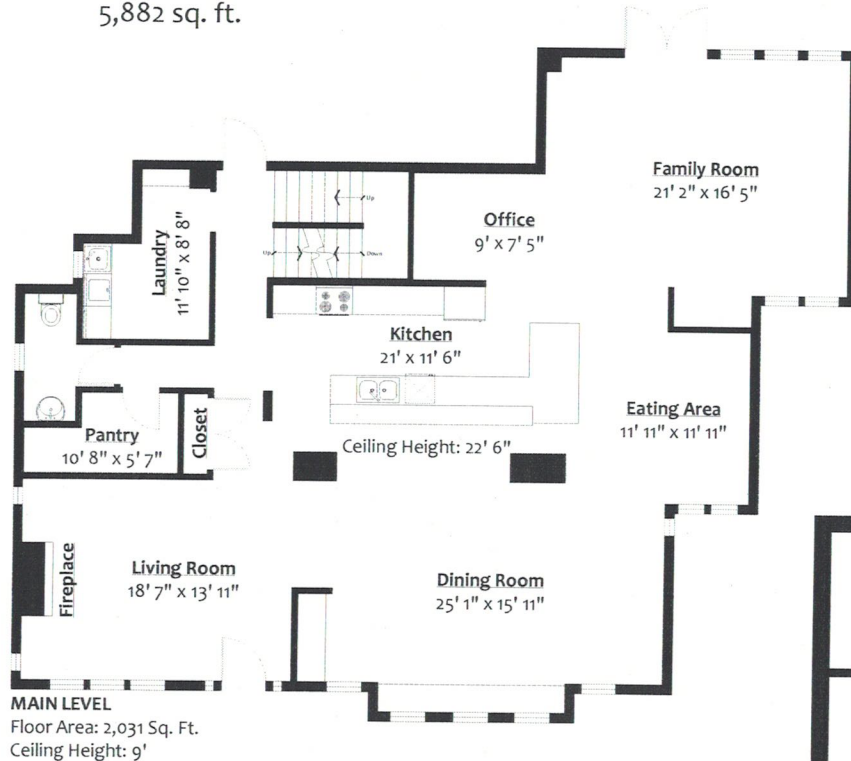

THE LOVE TEAM

Carsten, Gary & Derek Love

A dedicated family of Realtors® since 1971

Tel: 604.437.1123 | Web: www.loverealty.net | Email: info@loverealty.net

3327 Lakedale Avenue, Burnaby, B.C.

Totals**

Main Level: 2,031 sq. ft.
Upper Level: 1,823 sq. ft.
Lower Level: 2,028 sq. ft.
Total: 5,882 sq. ft.