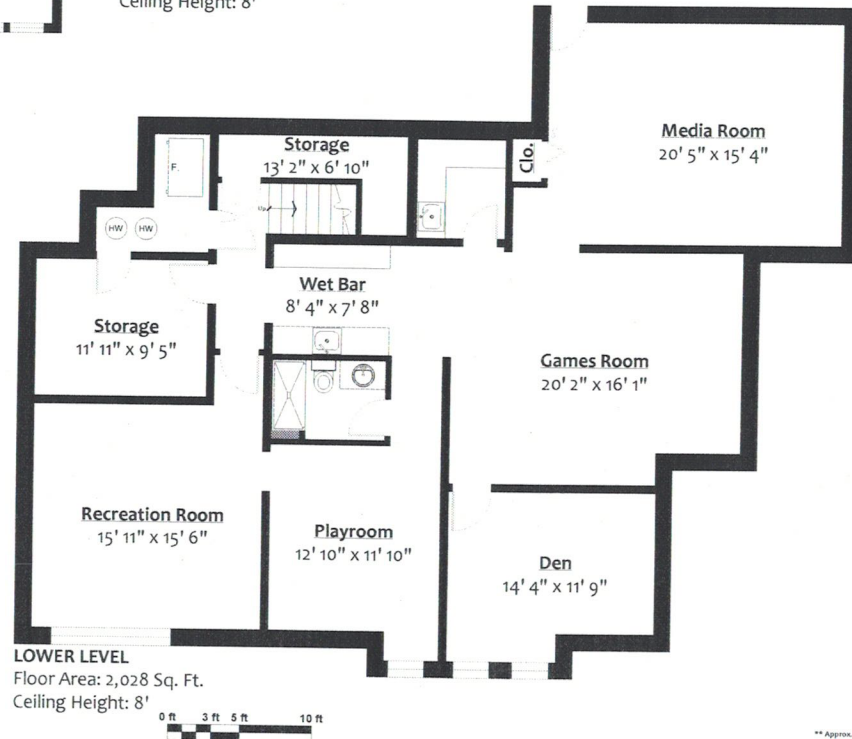

THE LOVE TEAM

Carsten, Gary & Derek Love

A dedicated family of Realtors® since 1971

Tel: 604.437.1123 | Web: www.loverealty.net | Email: info@loverealty.net

3327 Lakedale Avenue, Burnaby, B.C.

Totals**

Main Level: 2,031 sq. ft.
Upper Level: 1,823 sq. ft.
Lower Level: 2,028 sq. ft.
Total: 5,882 sq. ft.