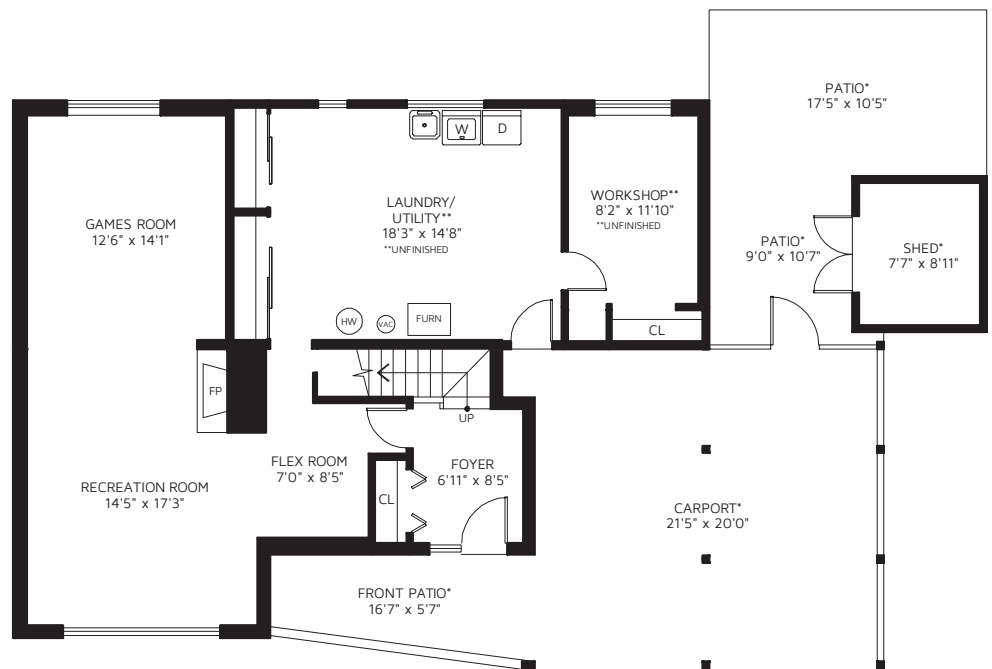

THE LOVE TEAM

Carsten, Gary & Derek Love

A dedicated family of Realtors® since 1971

3636 DALEBRIGHT DR, BURNABY, V5A 3E9

MAIN FLOOR

BELOW MAIN FLOOR

MAIN FLOOR	1,322	SQ FT
BELOW MAIN FLOOR	720	SQ FT
TOTAL FINISHED AREA	2,042	SQ FT
UNFINISHED**	454	SQ FT
TOTAL AREA	2,496	SQ FT

DECK*	440	SQ FT
FRONT PATIO*	103	SQ FT
CARPORT*	444	SQ FT
PATIO*	279	SQ FT
SHED*	82	SQ FT

*NOT INCLUDED IN OVERALL SQUARE FOOTAGE