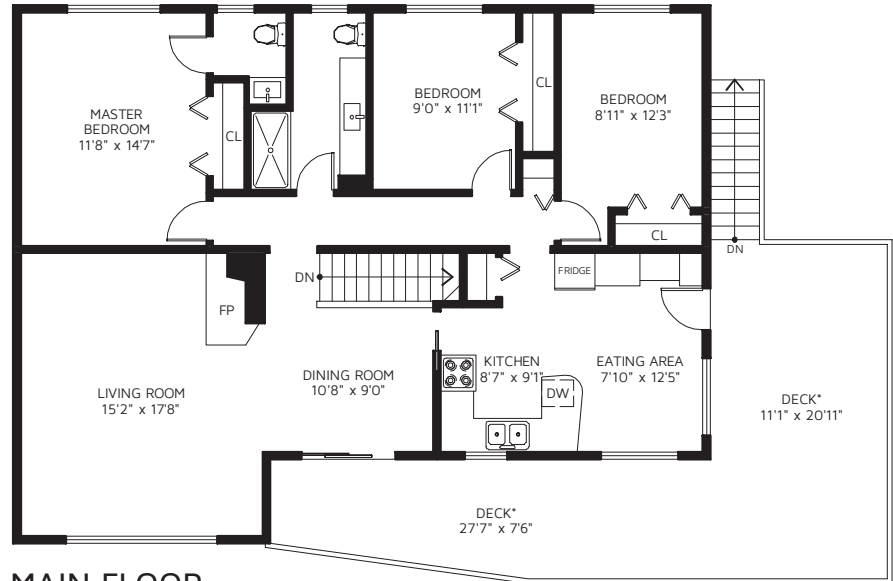

THE LOVE TEAM

Carsten, Gary & Derek Love

A dedicated family of Realtors® since 1971

3636 DALEBRIGHT DR, BURNABY, V5A 3E9

MAIN FLOOR

BELOW MAIN FLOOR

MAIN FLOOR	1,322	SQ FT
BELOW MAIN FLOOR	720	SQ FT
TOTAL FINISHED AREA	2,042	SQ FT
UNFINISHED**	454	SQ FT
TOTAL AREA	2,496	SQ FT

DECK*	440	SQ FT
FRONT PATIO*	103	SQ FT
CARPORT*	444	SQ FT
PATIO*	279	SQ FT
SHED*	82	SQ FT

*NOT INCLUDED IN OVERALL SQUARE FOOTAGE